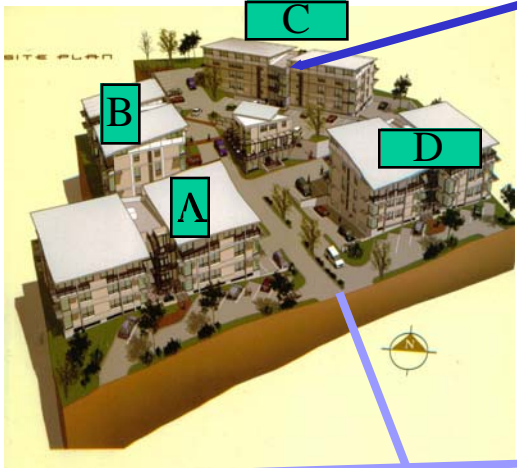

Directions

- Take N2 from Cape Town past Cape Town International Airport to the Strand.
- At Helderberg/Broadway Boulevard exit take left ramp to Somerset West, (exit No. 43).

From the Airport take the N2 East towards Somerset West then....

Option1:

After 25,1 km, take R44 North, after 12,5 km turn left into Technopark.

Option2:

After 14,5 km take R310 (Baden Powell) North, after 8,2 km, take Annadale Road East, after 5,6 km, take R44 North, after 3,9 km turn left into Technopark

•Atlantis Corporation is resident on the First Floor of Block C at Octo Place, Technopark

•Visitor parking is the first 4 places to the right of the main door of Block C.

Tegno Avenue

Electron Avenue

Proton Avenue

Somerset West/Strand

Stellenbosch